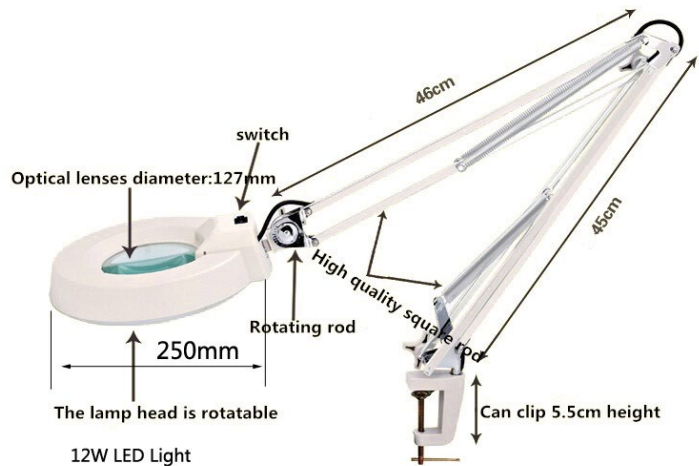

## Properties

- Lifespan L70 %: > 50.000 hr
- Immediate start regardless of temperature or humidity
- No mercury, lead or toxic gases
- No UV or IR radiation
- Premium desk lighting tool for professional, home or hobby use - great reading or visual aid
- A teenager can focus on objects as close as 8cm but by age 50 that distance can increase to 45cm - VERY frustrating when it limits your work or hobby. This premium-grade lamp is a simple and effective solution for seeing almost anything bigger, better and brighter
- High quality driver to ensure flicker free lighting
- Conveniently placed power switch on lamp head, flip-up dust cover protects the lens and keeps it clean
- Warranty: 3 year

## Application

All workplaces where precision work is done.

IP 65

Quality driver

10X magnification

## Specifications

LED Magnifier Pro	
Input voltage	AC100-240V
Nr. of LED	30
Color rendering index	RA > 80
Luminous intensity	1000lm
Color temperature	6000K
Storage temperature	- 30°C ~ 50°C
Power factor	≥ 0.95
Arm dimension	45cm + 46cm
Weight	2.4Kg