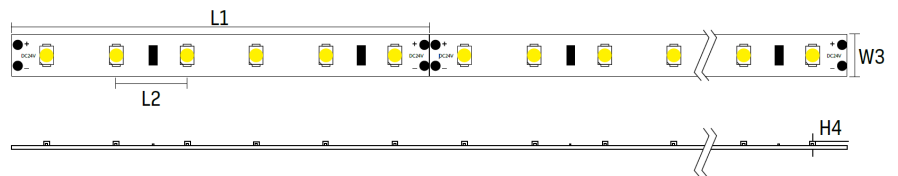

next generation led

info@nextgenerationled.be
 www.nextgenerationled.be
 Tel + 32 53 71 09 42

14.4W/m 10mm
 60LED/m IP20

Properties

- High CRI; CRI>90
- High Efficiency, Up to 100lm/w
- High color consistency, within 5 steps SDCM (3 steps Optional)

DIMENSION

Specifications

L1(mm)	L2(mm)	W3(mm)	H4(mm)
100	16.7	10	1.4

Technical details

LUMENS PER METER(lm/M)						
2200K	2400K	2700K	3000K	4000K	5000K	6000K
1000	1060	1180	1210	1300	1350	1320

Applications