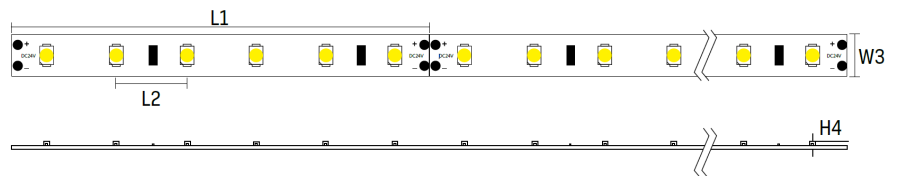

### Properties

- High CRI; CRI>90
- High Efficiency, Up to 100lm/w
- High color consistency, within 5 steps SDCM (3 steps Optional)

### DIMENSION

### Specifications

L1(mm)	L2(mm)	W3(mm)	H4(mm)
50	8.3	10	1.4