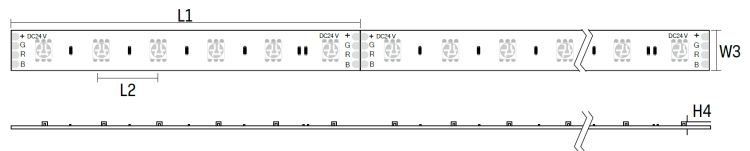

next generation led

info@nextgenerationled.be
www.nextgenerationled.be
Tel + 32 53 71 09 42

RGB 14.4W/m 10mm
60LED/m IP20

Properties

- Self-packaging RGB, with high consistency of wavelength, bright and pure color
- The overall color jump and gradient can be realized by the controller

DIMENSION

Specifications

L1(mm)	L2(mm)	W3(mm)	H4(mm)
100	16.7	10	2.1

Technical details

LUMENS PER METER(lm/M)						
2400K	2700K	3000K	4000K	5000K	6000K	Red Green Blue
-	-	-	-	-	-	130 330 70

Applications

Hotel, restaurant, bar, bedroom, etc...