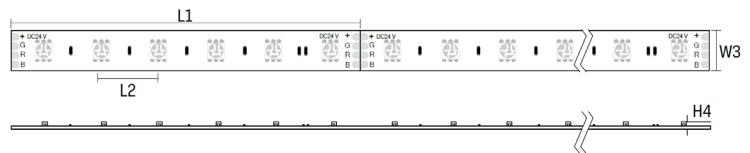

next generation led

info@nextgenerationled.be
 www.nextgenerationled.be
 Tel + 32 53 71 09 42

RGB 14.4W/m 10mm
 60LED/m IP20

Properties

- Self-packaging RGB, with high consistency of wavelength, bright and pure color
- The overall color jump and gradient can be realized by the controller
- [PURCHASE LED STRIPS ONLINE](#)

DIMENSION

Specifications

L1(mm)	L2(mm)	W3(mm)	H4(mm)
100	16.7	10	2.1

Technical details

LUMENS PER METER(lm/M)						
2400K	2700K	3000K	4000K	5000K	6000K	Red Green Blue
-	-	-	-	-	-	130 330 70

Applications

Hotel, restaurant, bar, bedroom, etc...