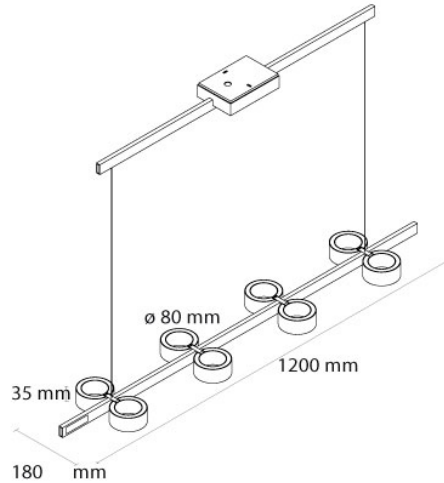

Updated: August 2018

info@nextgenerationled.be • www.nextgenerationled.be

Installation guide

Dolorinua

Perfect for table length up to 1.5 meters

Perfect for table length up to 2 meters

Perfect for table length up to 3 meters