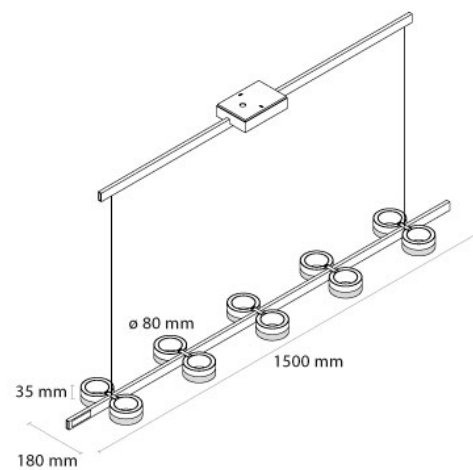

Installation guide

Dolorinua

Perfect for table length up to 1.5 meters

Perfect for table length up to 2 meters

Perfect for table length up to 3 meters

Dolorimua