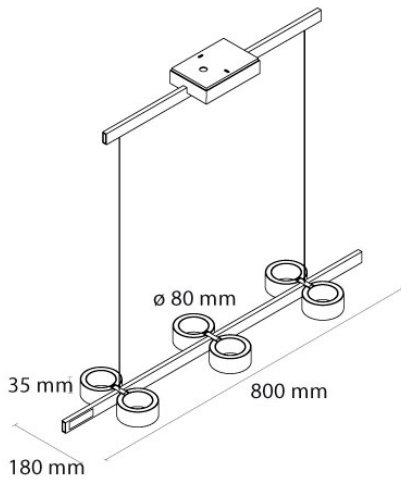

Updated: August 2018

info@nextgenerationled.be • www.nextgenerationled.be

Installation guide

Dolorinua

Perfect for table length up to 1.5 meters

Perfect for table length up to 2 meters

Perfect for table length up to 3 meters