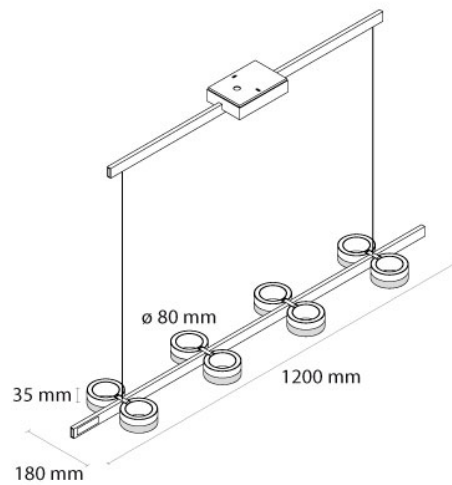

Installation guide

Dolorinua

Perfect for table length up to 1.5 meters

Perfect for table length up to 2 meters

Perfect for table length up to 3 meters

Dolorimua