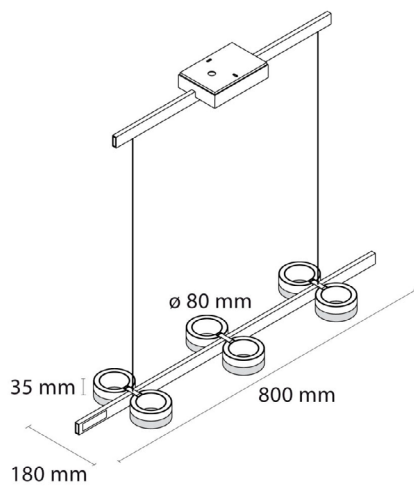

Installation guide

Dolorinua

Perfect for table length up to 1.5 meters

Perfect for table length up to 2 meters

Perfect for table length up to 3 meters

Dolorimua