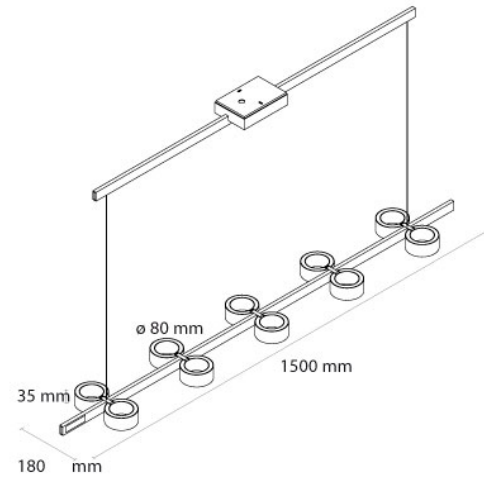

Updated: August 2018

info@nextgenerationled.be • www.nextgenerationled.be

Installation guide

Dolorinua

Perfect for table length up to 1.5 meters

Perfect for table length up to 2 meters

Perfect for table length up to 3 meters